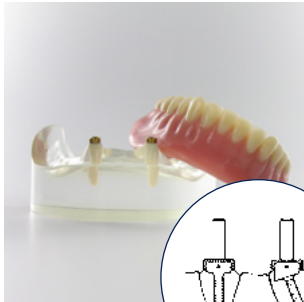

distributed by
 **PRO-SCAN**

Self-aligning design

LOCATOR IMPLANT SYSTEM

Available for multiple implants systems, in multiple gingival heights

LOCATOR ROOT SYSTEM

For placement in a root canal

LOCATOR BAR SYSTEM

For bar constructions

The double retention (internal & external) increases the attachment stability and has superior mechanical properties compared to other attachments. The retention insert maintains constant contact with the abutment, decreasing wear and tear.

COATING

TiN coating for better wear resistance

40° INCLINATION

The Locator Attachment is the lowest vertical attachment. It can counter divergencies up to 40°

MALE PROCESSING PACKAGES

STANDARD
ref. 8519-2

BAR
ref. 8028-2