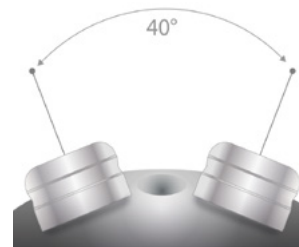

distributed by
 **PRO-SCAN**

Self-aligning design

LOCATOR IMPLANT SYSTEM

Available for multiple implants systems, in multiple gingival heights

LOCATOR ROOT SYSTEM

For placement in a root canal

LOCATOR BAR SYSTEM

For bar constructions

The double retention (internal & external) increases the attachment stability and has superior mechanical properties compared to other attachments. The retention insert maintains constant contact with the abutment, decreasing wear and tear.

COATING

TiN coating for better wear resistance

40° INCLINATION

The Locator Attachment is the lowest vertical attachment. It can counter divergencies up to 40°

MALE PROCESSING PACKAGES

STANDARD
ref. 8519-2

BAR
ref. 8028-2